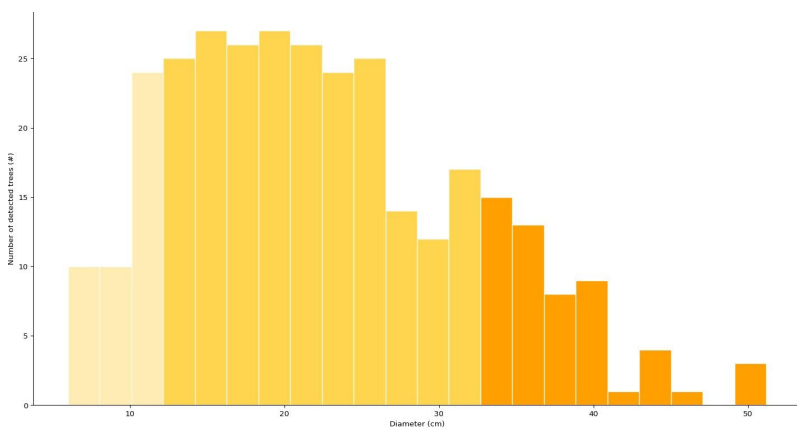

## Tree height

Tree density

🕒 Tree diameter

Std dev Da: 9.4 cm