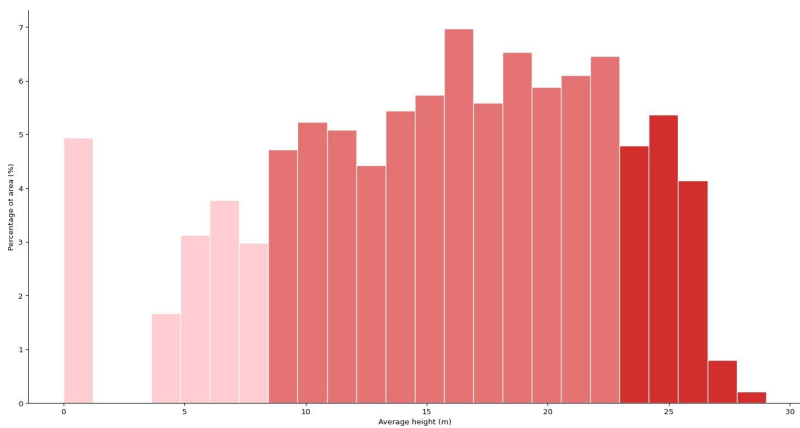

### Tree density

Data from air

### Tree diameter

Data from ground

Da: 22.6

Dgv: 30.0

Diameter sample: 321 trees

## Tree height

Tree density

🕒 Tree diameter

Std dev Da: 9.4 cm