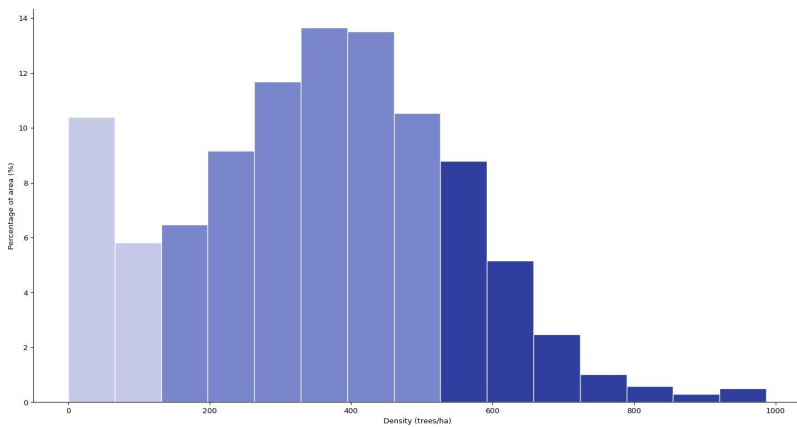

### Tree diameter

Data from ground

Da: 22.6

Dgv: 30.0

Diameter sample: 321 trees

## Tree height

Tree density

🕒 Tree diameter

Std dev Da: 9.4 cm